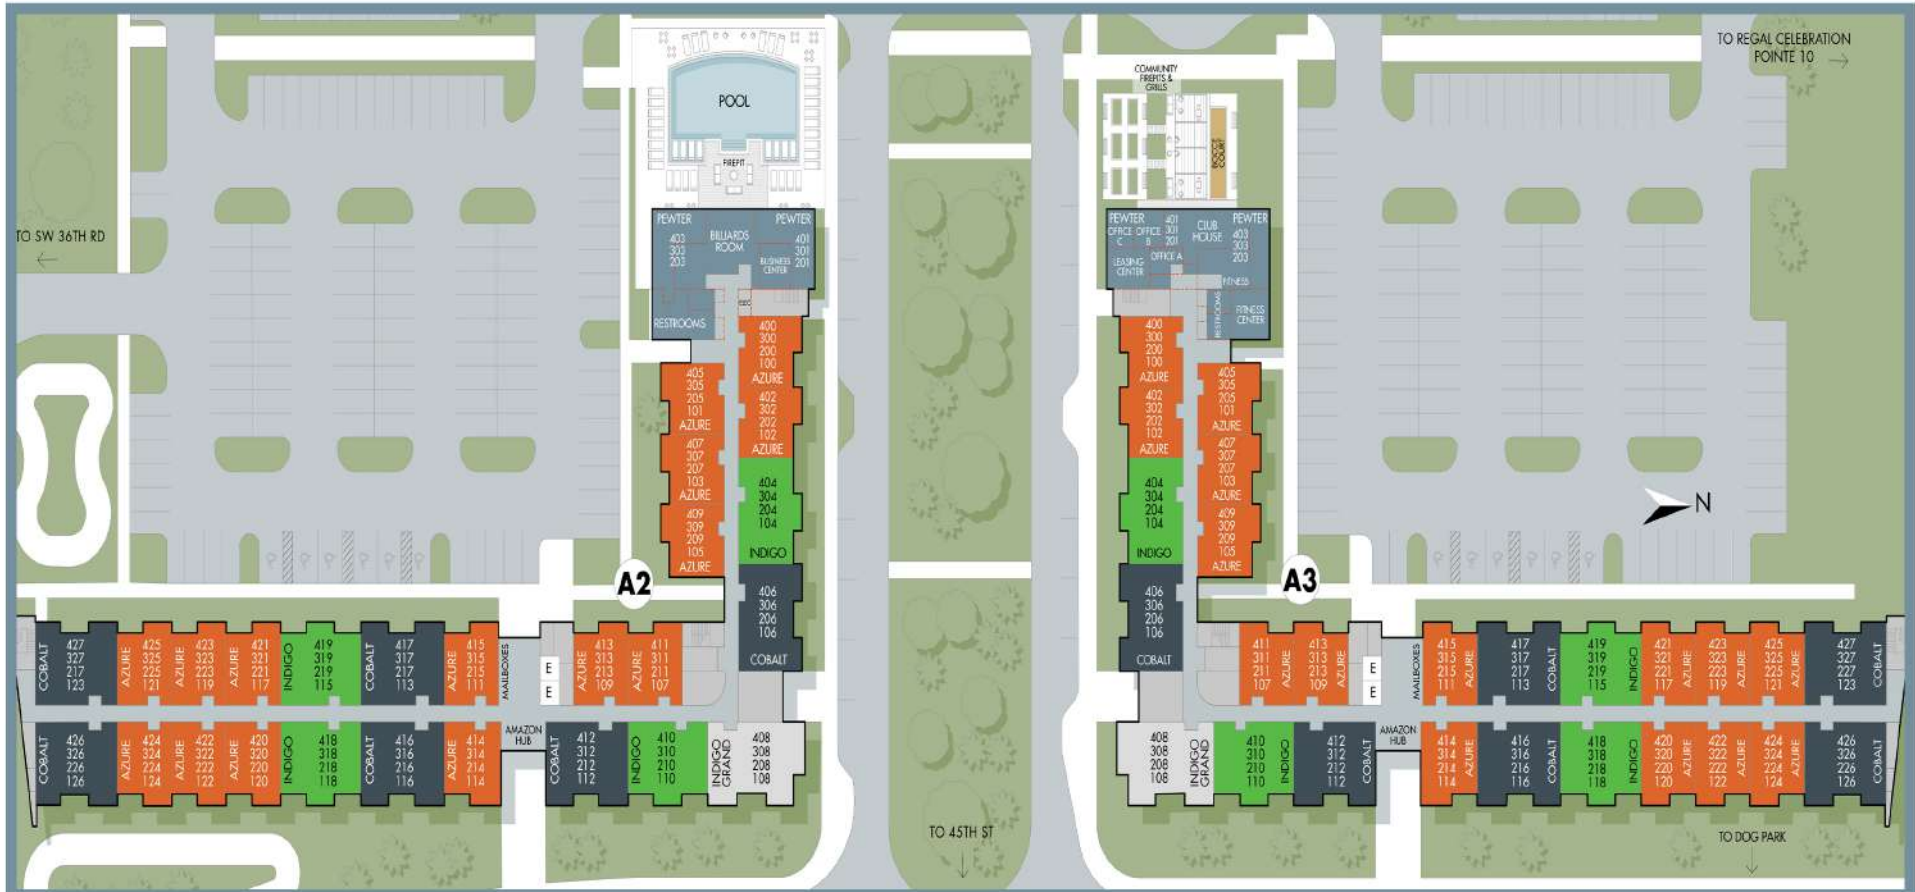

CITY PLACE

AT CELEBRATION POINTE

In the Heart of It All.

CALL or TEXT: (352) 505-3999
4802 SW 34th PL, Gainesville, FL 32608

CityPlaceGainesville.com

Learn more.
Watch our video!

COMMUNITY SITE MAP - CONTEMPORARY MANAGEMENT CONCEPTS LLLP ©2021